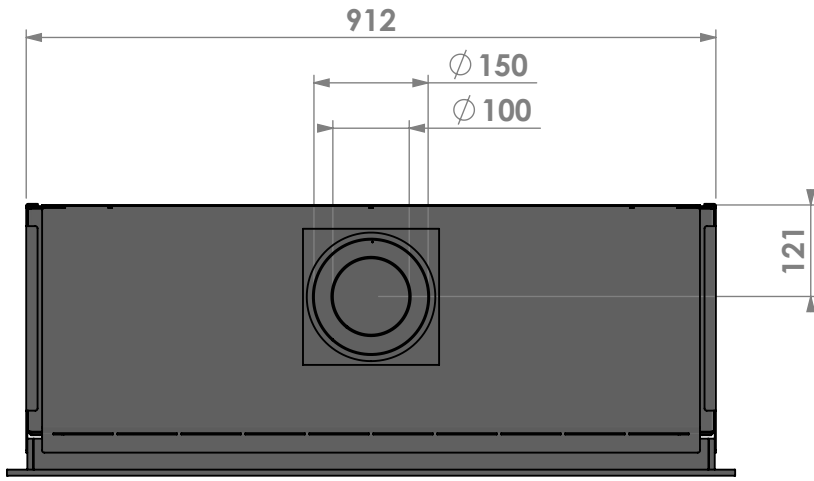

klassiek kader 35mm
classic frame 35mm
cadre classique 35mm
klassischer Rahmen 35mm

Bellfires - Hallenstraat 17
5531 AB Bladel - Netherlands
Tel. +31 (0) 497 33 92 00
Fax. +31 (0) 497 33 92 10
Email: info@bellfires.com

Name: **Smart Bell 90-80**

**Modifications
reserved**

Projection:
American

Scale:

1:10

Unit:

mm

Version:

0