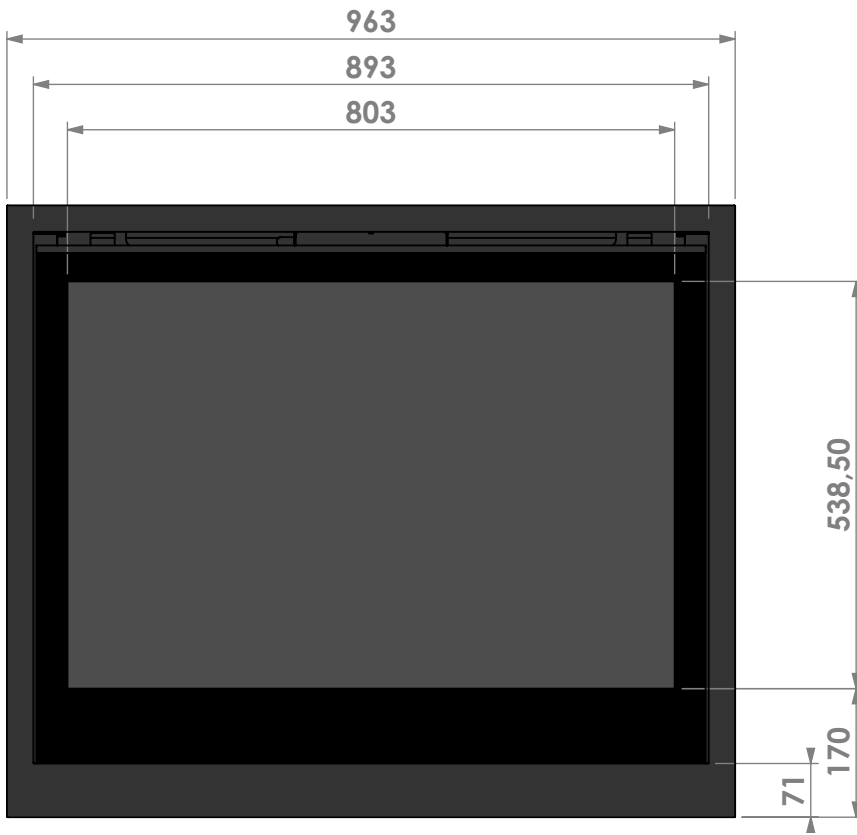

klassiek kader 35mm
classic frame 35mm
cadre classique 35mm
klassischer Rahmen 35mm

Bellfires - Hallenstraat 17
5531 AB Bladel - Netherlands
Tel. +31 (0) 497 33 92 00
Fax. +31 (0) 497 33 92 10
Email: info@bellfires.com

Name: **Smart Bell 90-80**

**Modifications
reserved**

Projection:
American

Scale:

1:10

Unit:

mm

Version:

0