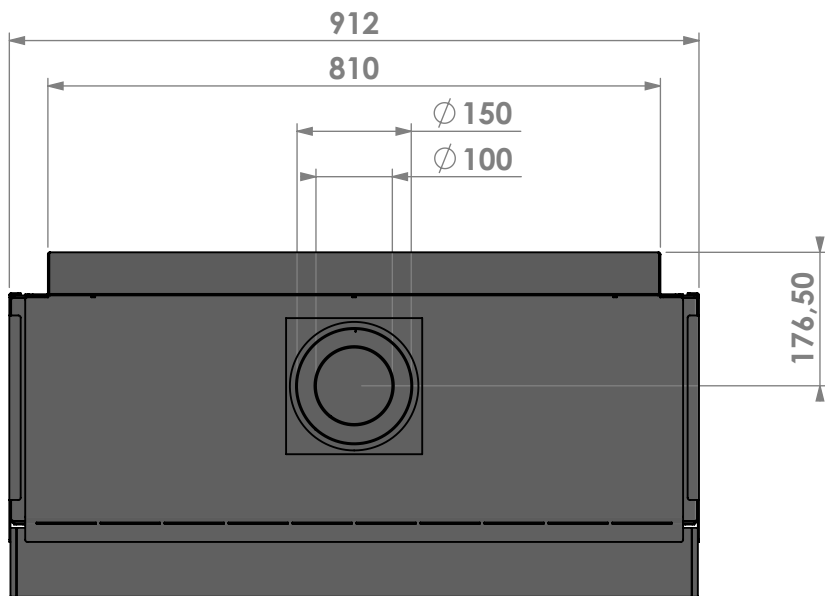

verdiept kader met convectieventilator
insert frame with convection ventilator
cadre de profondeur avec ventilateur de convection
vertiefter Rahmen mit Konvektionsventilator

Bellfires - Hallenstraat 17
5531 AB Bladel - Netherlands
Tel. +31 (0) 497 33 92 00
Fax. +31 (0) 497 33 92 10
Email: info@bellfires.com

Name: **Smart Bell 90-80**

Modifications
reserved

Projection:
American

Scale:

1:10

Unit:

mm

Version:

0