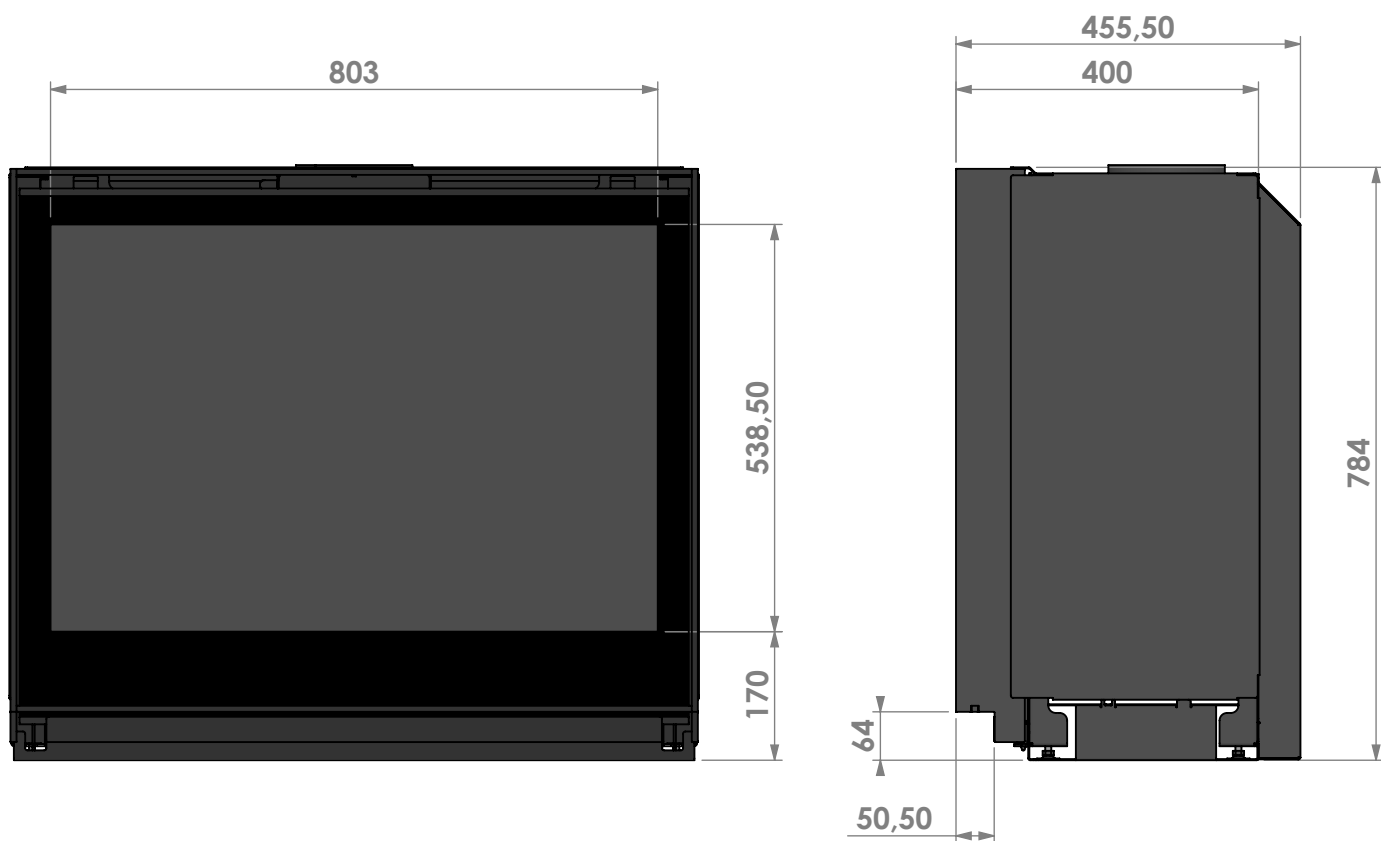

verdiept kader met convectieventilator
insert frame with convection ventilator
cadre de profondeur avec ventilateur de convection
vertiefter Rahmen mit Konvektionsventilator

Bellfires - Hallenstraat 17
5531 AB Bladel - Netherlands
Tel. +31 (0) 497 33 92 00
Fax. +31 (0) 497 33 92 10
Email: info@bellfires.com

Name: **Smart Bell 90-80**

Modifications
reserved

Projection:
American

Scale:

1:10

Unit:

mm

Version:

0