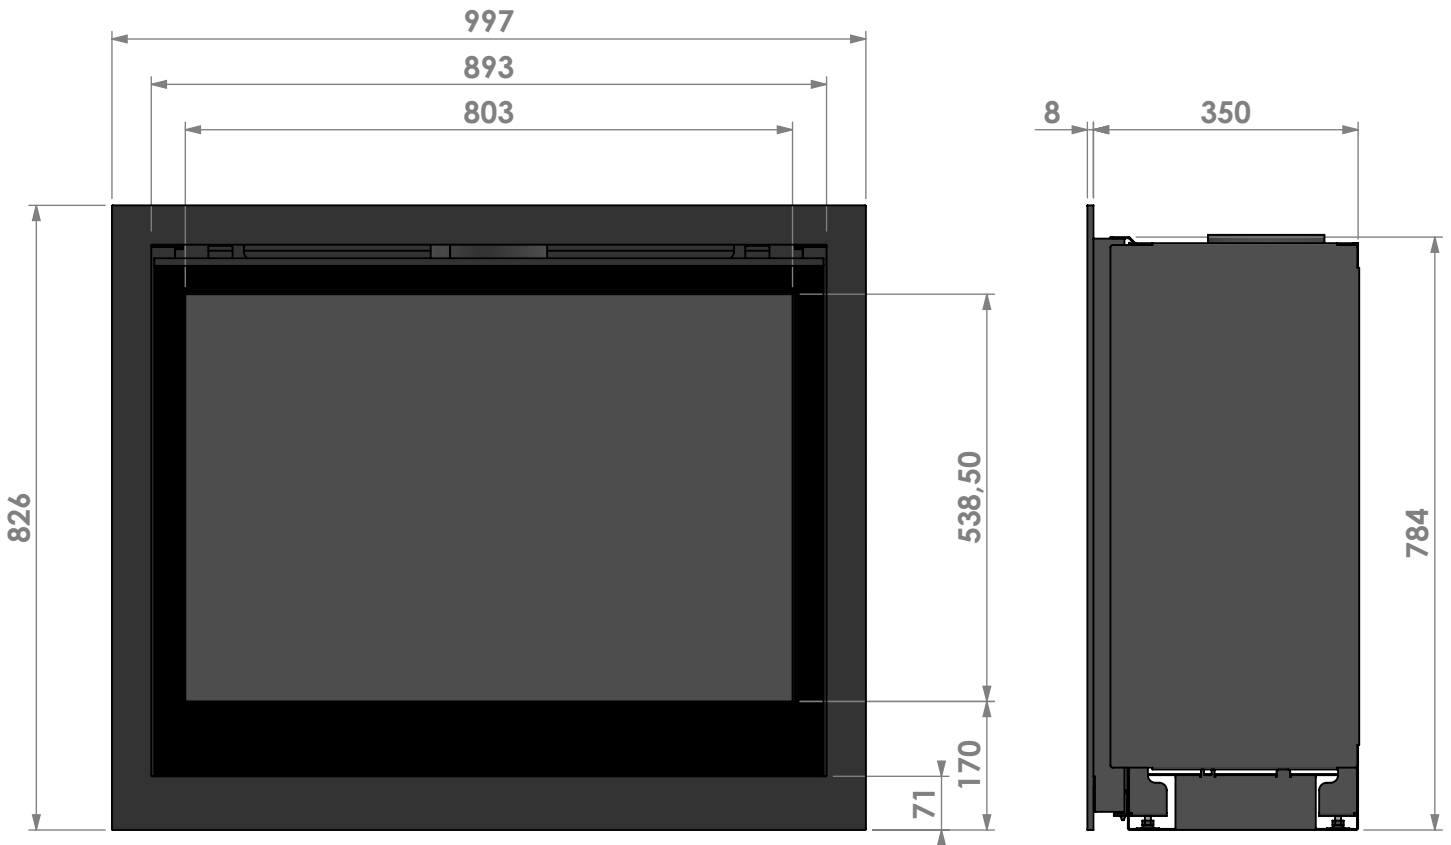

klassiek kader 52mm
classic frame 52mm
cadre classique 52mm
klassischer Rahmen 52mm

Bellfires - Hallenstraat 17
5531 AB Bladel - Netherlands
Tel. +31 (0) 497 33 92 00
Fax. +31 (0) 497 33 92 10
Email: info@bellfires.com

Name: **Smart Bell 90-80**

Modifications reserved

Projection: American

Scale: **1:10**
Unit: **mm**

Version: **0**