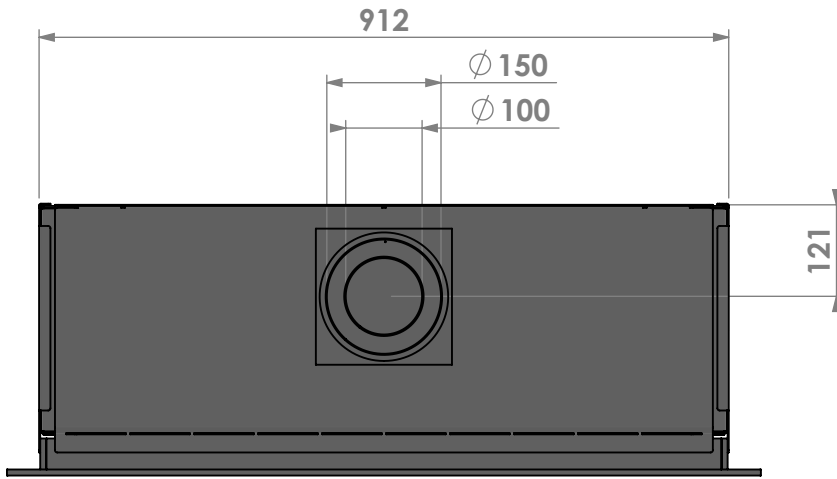

klassiek kader 52mm
classic frame 52mm
cadre classique 52mm
klassischer Rahmen 52mm

Bellfires - Hallenstraat 17
5531 AB Bladel - Netherlands
Tel. +31 (0) 497 33 92 00
Fax. +31 (0) 497 33 92 10
Email: info@bellfires.com

Name: **Smart Bell 90-80**

Modifications reserved

Projection: American

Scale: **1:10**
Unit: **mm**

Version: **0**